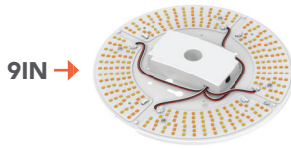

RemPhosBASE

Features & reliability you expect, at an unexpected price.

RETROFIT KITS

9IN →

expandable LED boards →

RP-B-CR | FWFC
CIRCULAR DRUM RETROFIT

21